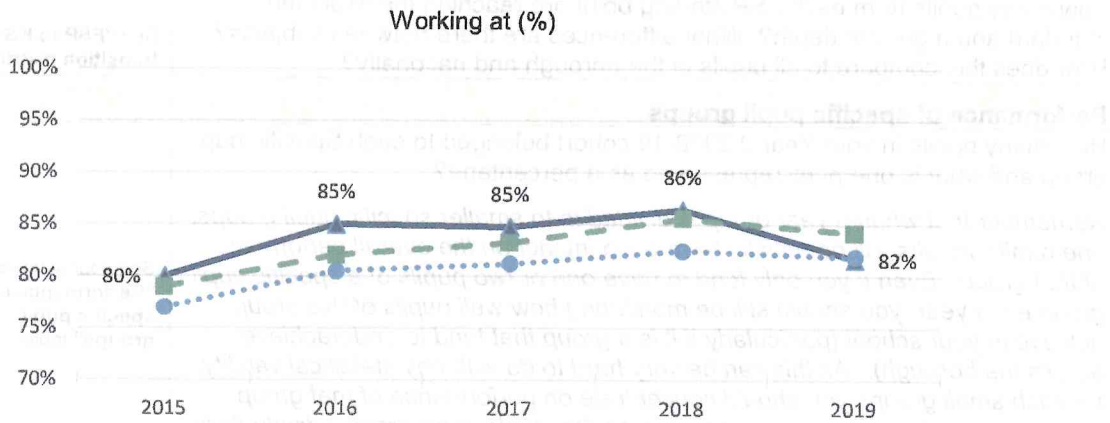

Phonics Outcomes

Our Lady of the Visitation Catholic Primary School

Performance over time			
	Year 1 Wa (%)	Year 1 Average Score	End of Year 2 Wa(%) #
School	82%	34.4	97%
Ealing (Borough)	84%	35.0	92%
National *	82%	33.8	91%

*National figures for 2019 have not yet been published, these are 2019 provisional figures from NCER.
 # End of Year 2 includes results from when pupils were in Year 1

Year 1

Year 1

End of Year 2

School
 Borough
 National