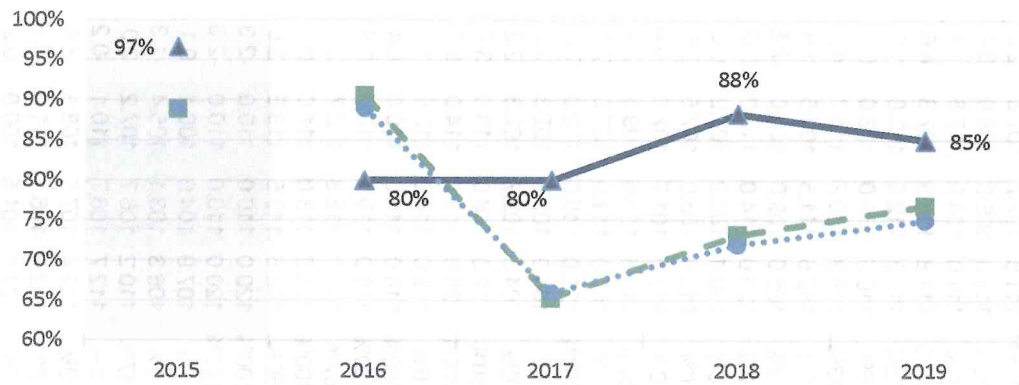

Performance over time

Our Lady of the Visitation Catholic Primary School

Level 4 & above

Expected Standard

Reading

Writing

Maths

RWM

—▲— School -■- Borough ···●··· National

*The Expected Standard in Reading and Maths equates to a scaled score of 100 or more in the KS2 Test. The Expected Standard in Writing is any pupil with a Teacher Assessment of EXS or GDS.