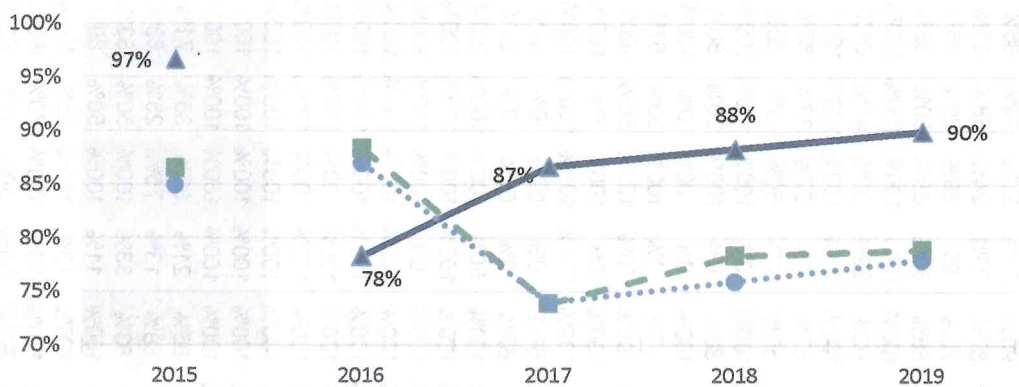

Performance over time

Our Lady of the Visitation Catholic Primary School

Level 4 & above

Expected Standard

Reading

Writing

Maths

RWM

—▲— School -■- Borough ···●··· National

*The Expected Standard in Reading and Maths equates to a scaled score of 100 or more in the KS2 Test. The Expected Standard in Writing is any pupil with a Teacher Assessment of EXS or GDS.