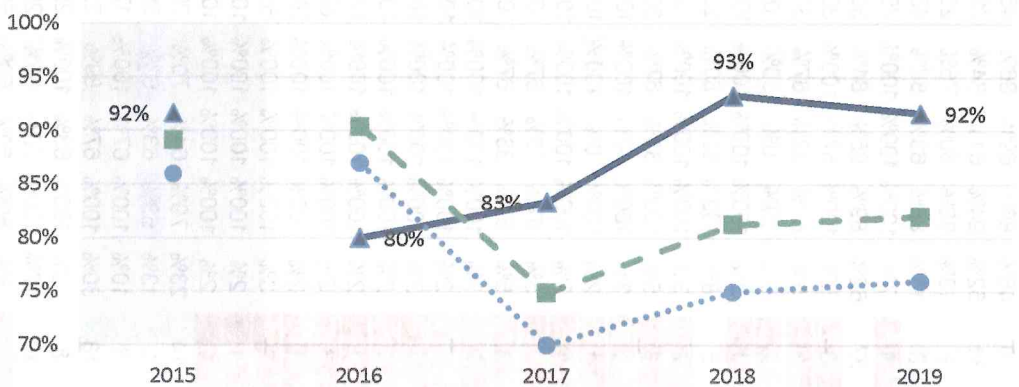

Performance over time

Our Lady of the Visitation Catholic Primary School

Level 4 & above

Expected Standard

Reading

Writing

Maths

RWM

—▲— School -■- Borough ···●··· National

*The Expected Standard in Reading and Maths equates to a scaled score of 100 or more in the KS2 Test. The Expected Standard in Writing is any pupil with a Teacher Assessment of EXS or GDS.