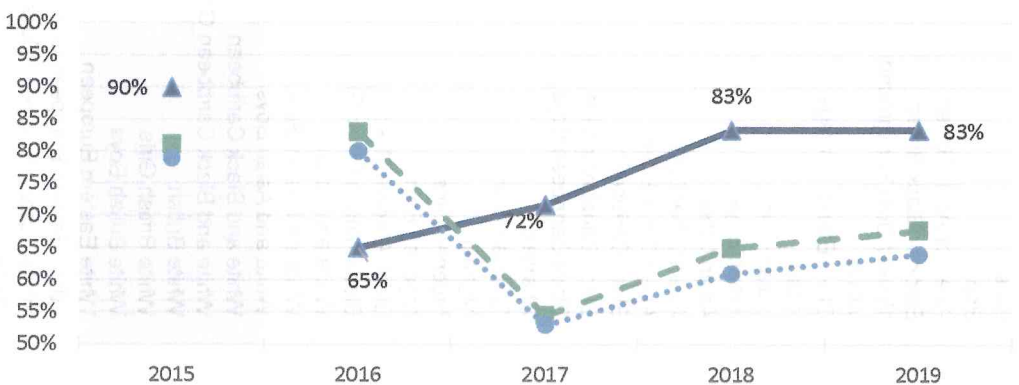

Performance over time

Our Lady of the Visitation Catholic Primary School

Level 4 & above

Expected Standard

Reading

Writing

Maths

RWM

—▲— School -■- Borough ···●··· National

*The Expected Standard in Reading and Maths equates to a scaled score of 100 or more in the KS2 Test. The Expected Standard in Writing is any pupil with a Teacher Assessment of EXS or GDS.