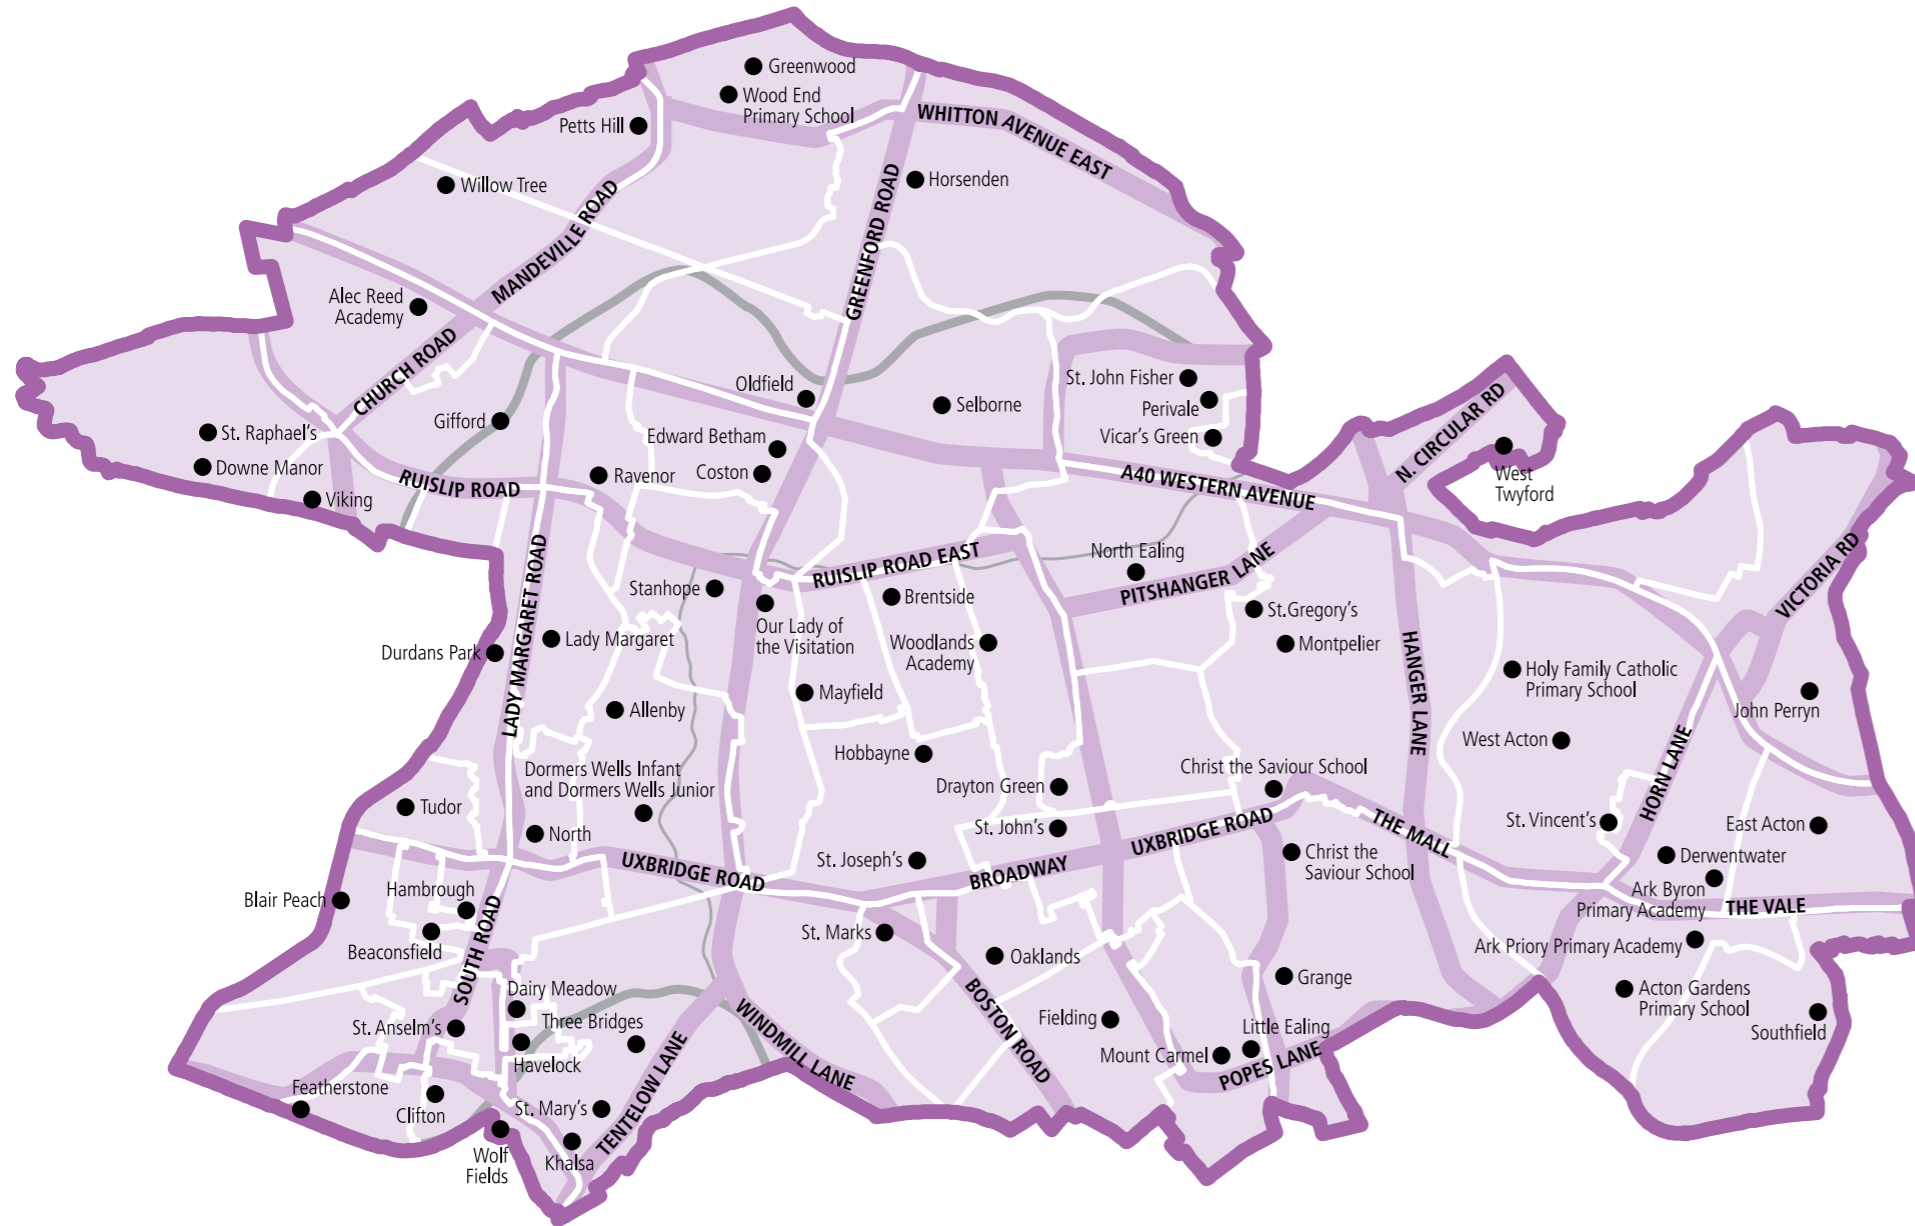

Location of Primary Schools in London Borough of Ealing

EC10079 PrintOut Design & Production

Apply online at www.eadmissions.org.uk

Apply online at www.eadmissions.org.uk

Closing date: 15 January 2024
Offer date: 17 April 2024